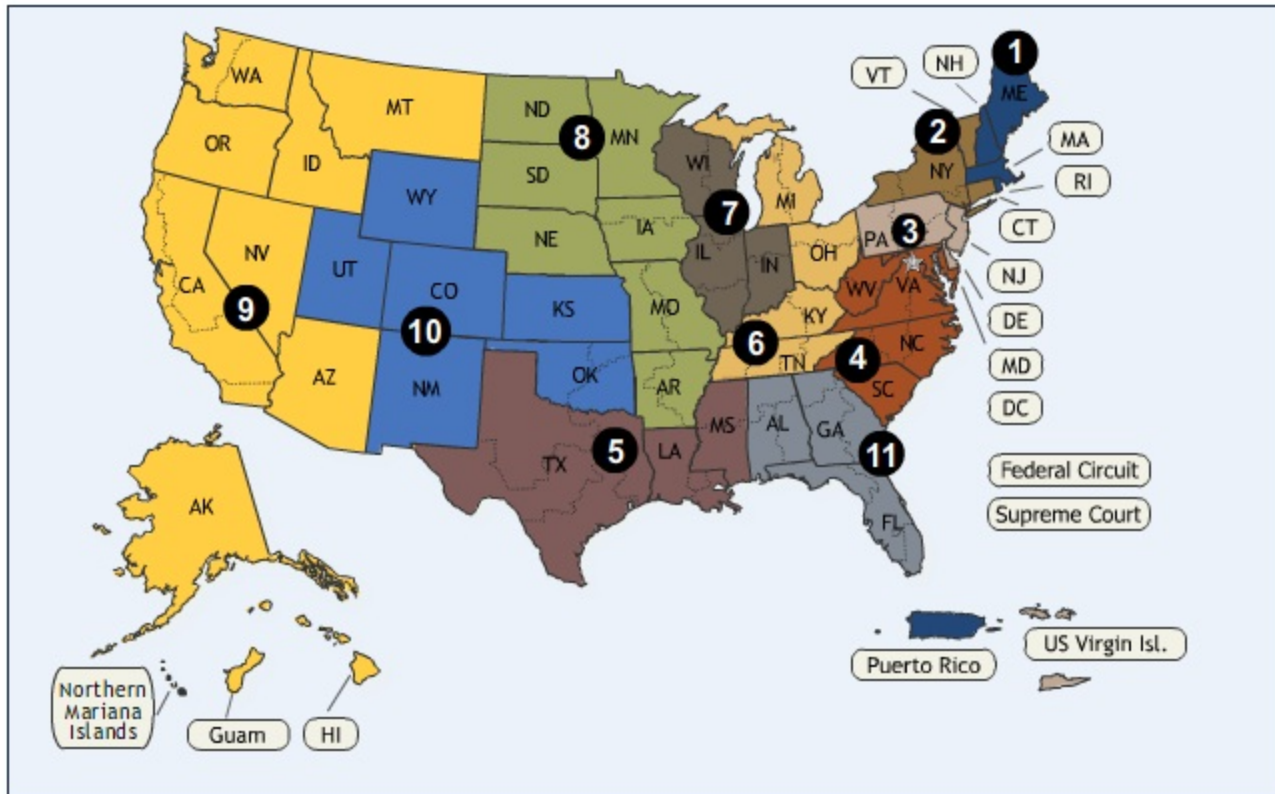

# Court Locator

Search Map

Advanced Search

Home > Court Locator

COURT LOCATOR

email updates RSS

print share FAQs

To find a court location, click a state in the map below or use [advanced search](#).

- ### Find Information On
- Judiciary Links
  - Judiciary Services & Program
  - Court-Related Associations

Map of the federal circuits, produced by the Administrative Office of the U.S. Courts; [http://www.uscourts.gov/Court\\_Locator.aspx](http://www.uscourts.gov/Court_Locator.aspx)